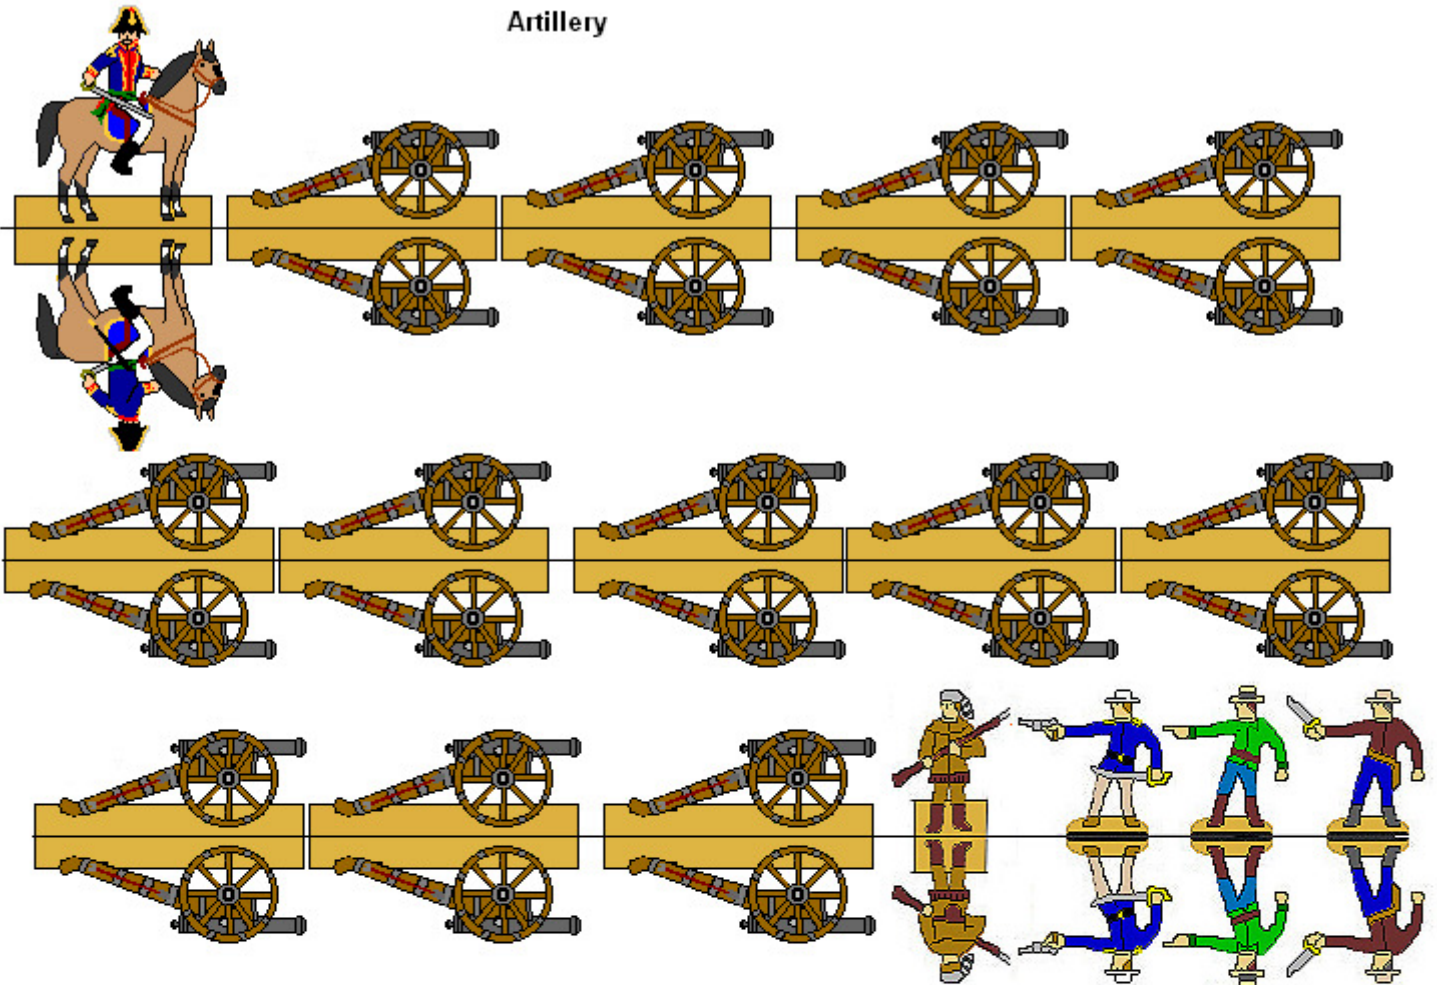

Alamo Defenders
Print 1 copy
by John Gypson
www.juniorgeneral.org

(print 1 copy)

by John Gypson & Matt Fritz
www.juniorgeneral.org

Santa Anna

Texan
Artillery

Ladders

Crockett Travis Dickinson Bowie

Mexican Command